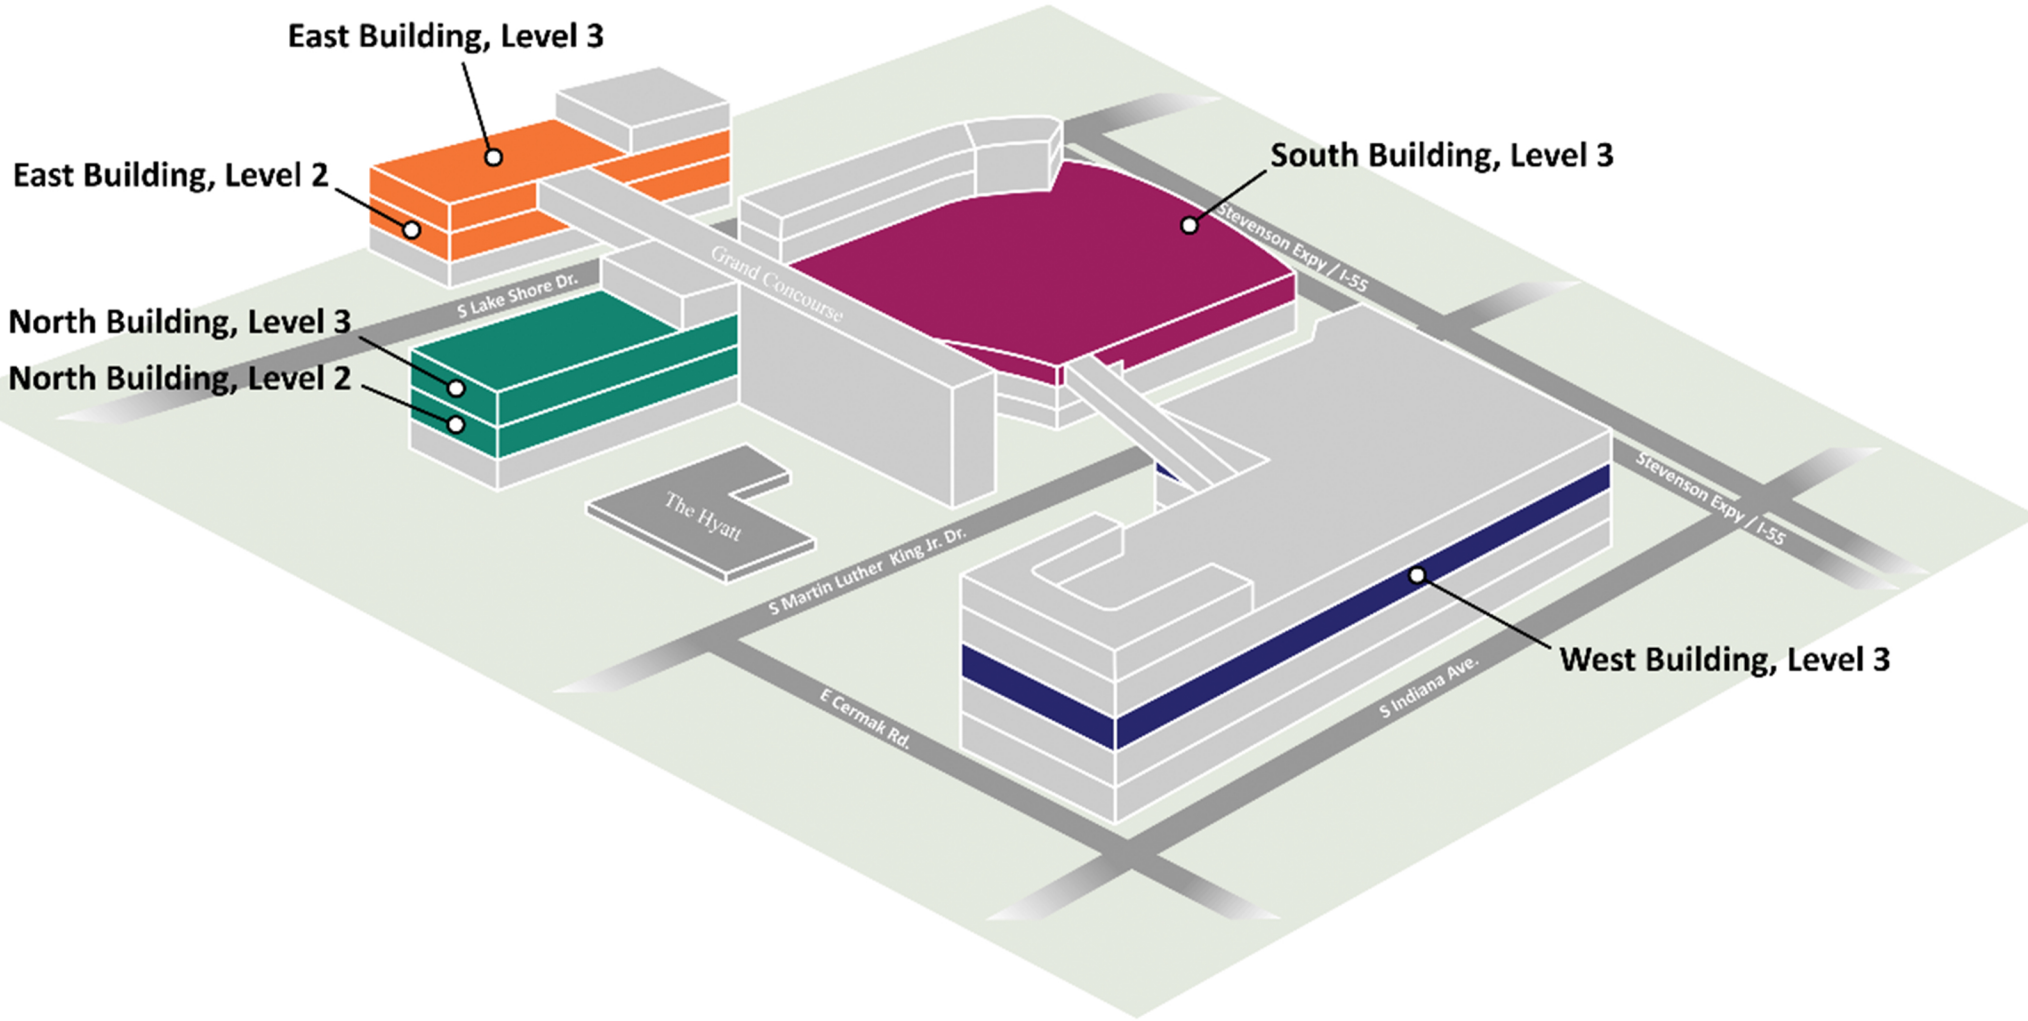

## Facility Overview

South Building, Level 3

- 1 Current EDM  
#339272
- 2 Edge Technologies  
#338440
- 3 Kitamura Machinery  
#338520
- 4 Mitsubishi Electric Automation, Inc.  
#338136
- 5 Seibu America  
#338470
- 6 SMEC America  
#338450
- 7 Starrag USA, Inc.  
#338556
- 8 Tongtai Machine & Tool  
#338861
- 9 WFL Millturn Technologies  
#338666

North Building, Level 3

① Amada Machinery America  
#237200

③ Hanwha Robotics  
#236225

② Cosen Saws  
#236931

④ Supertec Machinery  
#236922