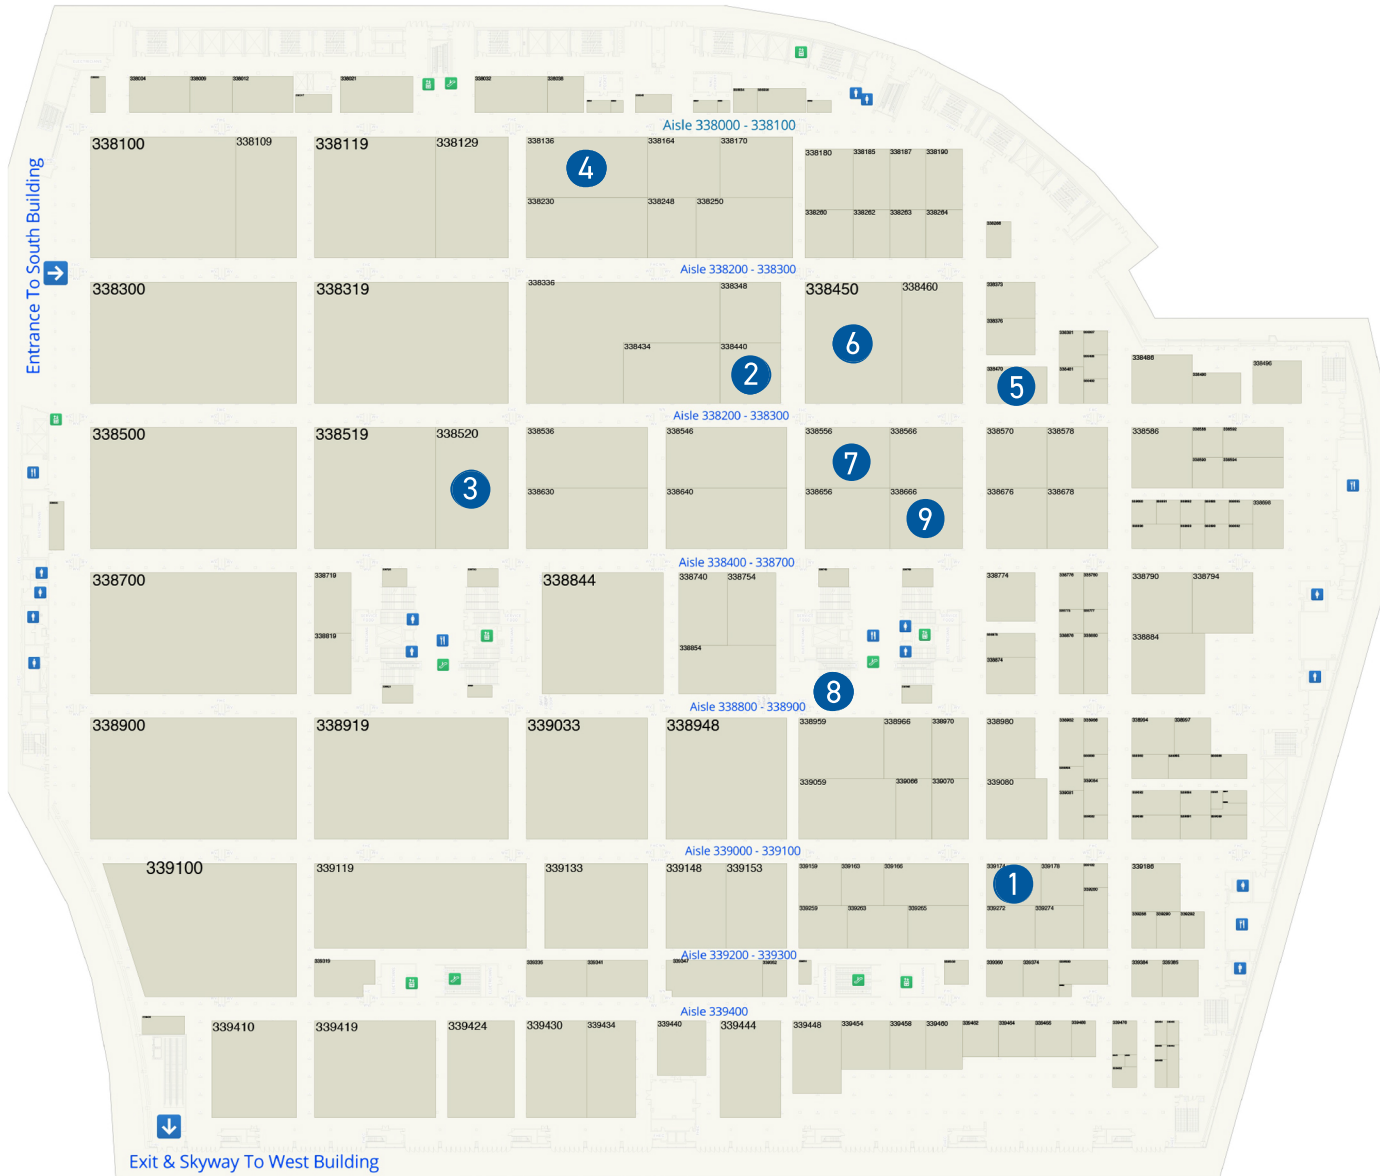

## Facility Overview

South Building, Level 3

- 1 Current EDM  
#339272
- 2 Edge Technologies  
#338440
- 3 Kitamura Machinery  
#338520
- 4 Mitsubishi Electric Automation, Inc.  
#338136
- 5 Seibu America  
#338470
- 6 SMEC America  
#338450
- 7 Starrag USA, Inc.  
#338556
- 8 Tongtai Machine & Tool  
#338861
- 9 WFL Millturn Technologies  
#338666

North Building, Level 3

① Amada Machinery America  
#237200

③ Hanwha Robotics  
#236225

② Cosen Saws  
#236931

④ Supertec Machinery  
#236922